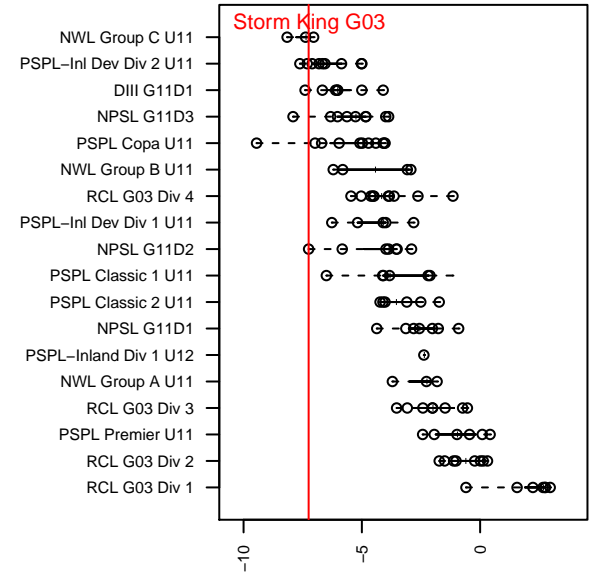

Storm King G03

Storm King SC
Port Angeles, WA
G03 total strength=30
attack=0.09 defense=0.06
fall league = NPSL G11D2

alt names used:
Storm King G03

Venues played:
2014 NPSL G11D2

**attack and defense variance (black dot)
relative to other teams
and top 10 in region**

**attack and defense rating
relative to others at age
and all opponents in last 13 months**

Performance relative to 13 month average

Performance relative to 13 month average

date	home		away		venue	pred.home	pred.away
2014-12-06	Storm King G03	3	NSC Spark G03	8	2014 NPSL G11D2	0.52	5.42
2014-11-22	Storm King G03	0	Seattle United W Blue G03	5	2014 NPSL G11D2	0.50	6.65
2014-11-15	ISC Gunners Select G03	3	Storm King G03	0	2014 NPSL G11D2	2.87	1.08
2014-11-08	NSC Fire G03	10	Storm King G03	0	2014 NPSL G11D2	6.43	0.50
2014-11-01	Storm King G03	1	MIFC Lightning G03	3	2014 NPSL G11D2	0.44	4.29
2014-10-25	Seattle United Shoreline Blue G03	7	Storm King G03	0	2014 NPSL G11D2	9.33	0.46
2014-10-18	Seattle United W Blue G03	8	Storm King G03	0	2014 NPSL G11D2	6.65	0.50
2014-10-11	Storm King G03	2	ISC Gunners Select G03	3	2014 NPSL G11D2	1.08	2.87
2014-10-04	Storm King G03	0	NSC Fire G03	5	2014 NPSL G11D2	0.50	6.43
2014-09-27	MIFC Lightning G03	3	Storm King G03	1	2014 NPSL G11D2	4.29	0.44
2014-09-20	Storm King G03	0	Seattle United Shoreline Blue G03	5	2014 NPSL G11D2	0.46	9.33
2014-09-06	NSC Spark G03	10	Storm King G03	0	2014 NPSL G11D2	5.42	0.52